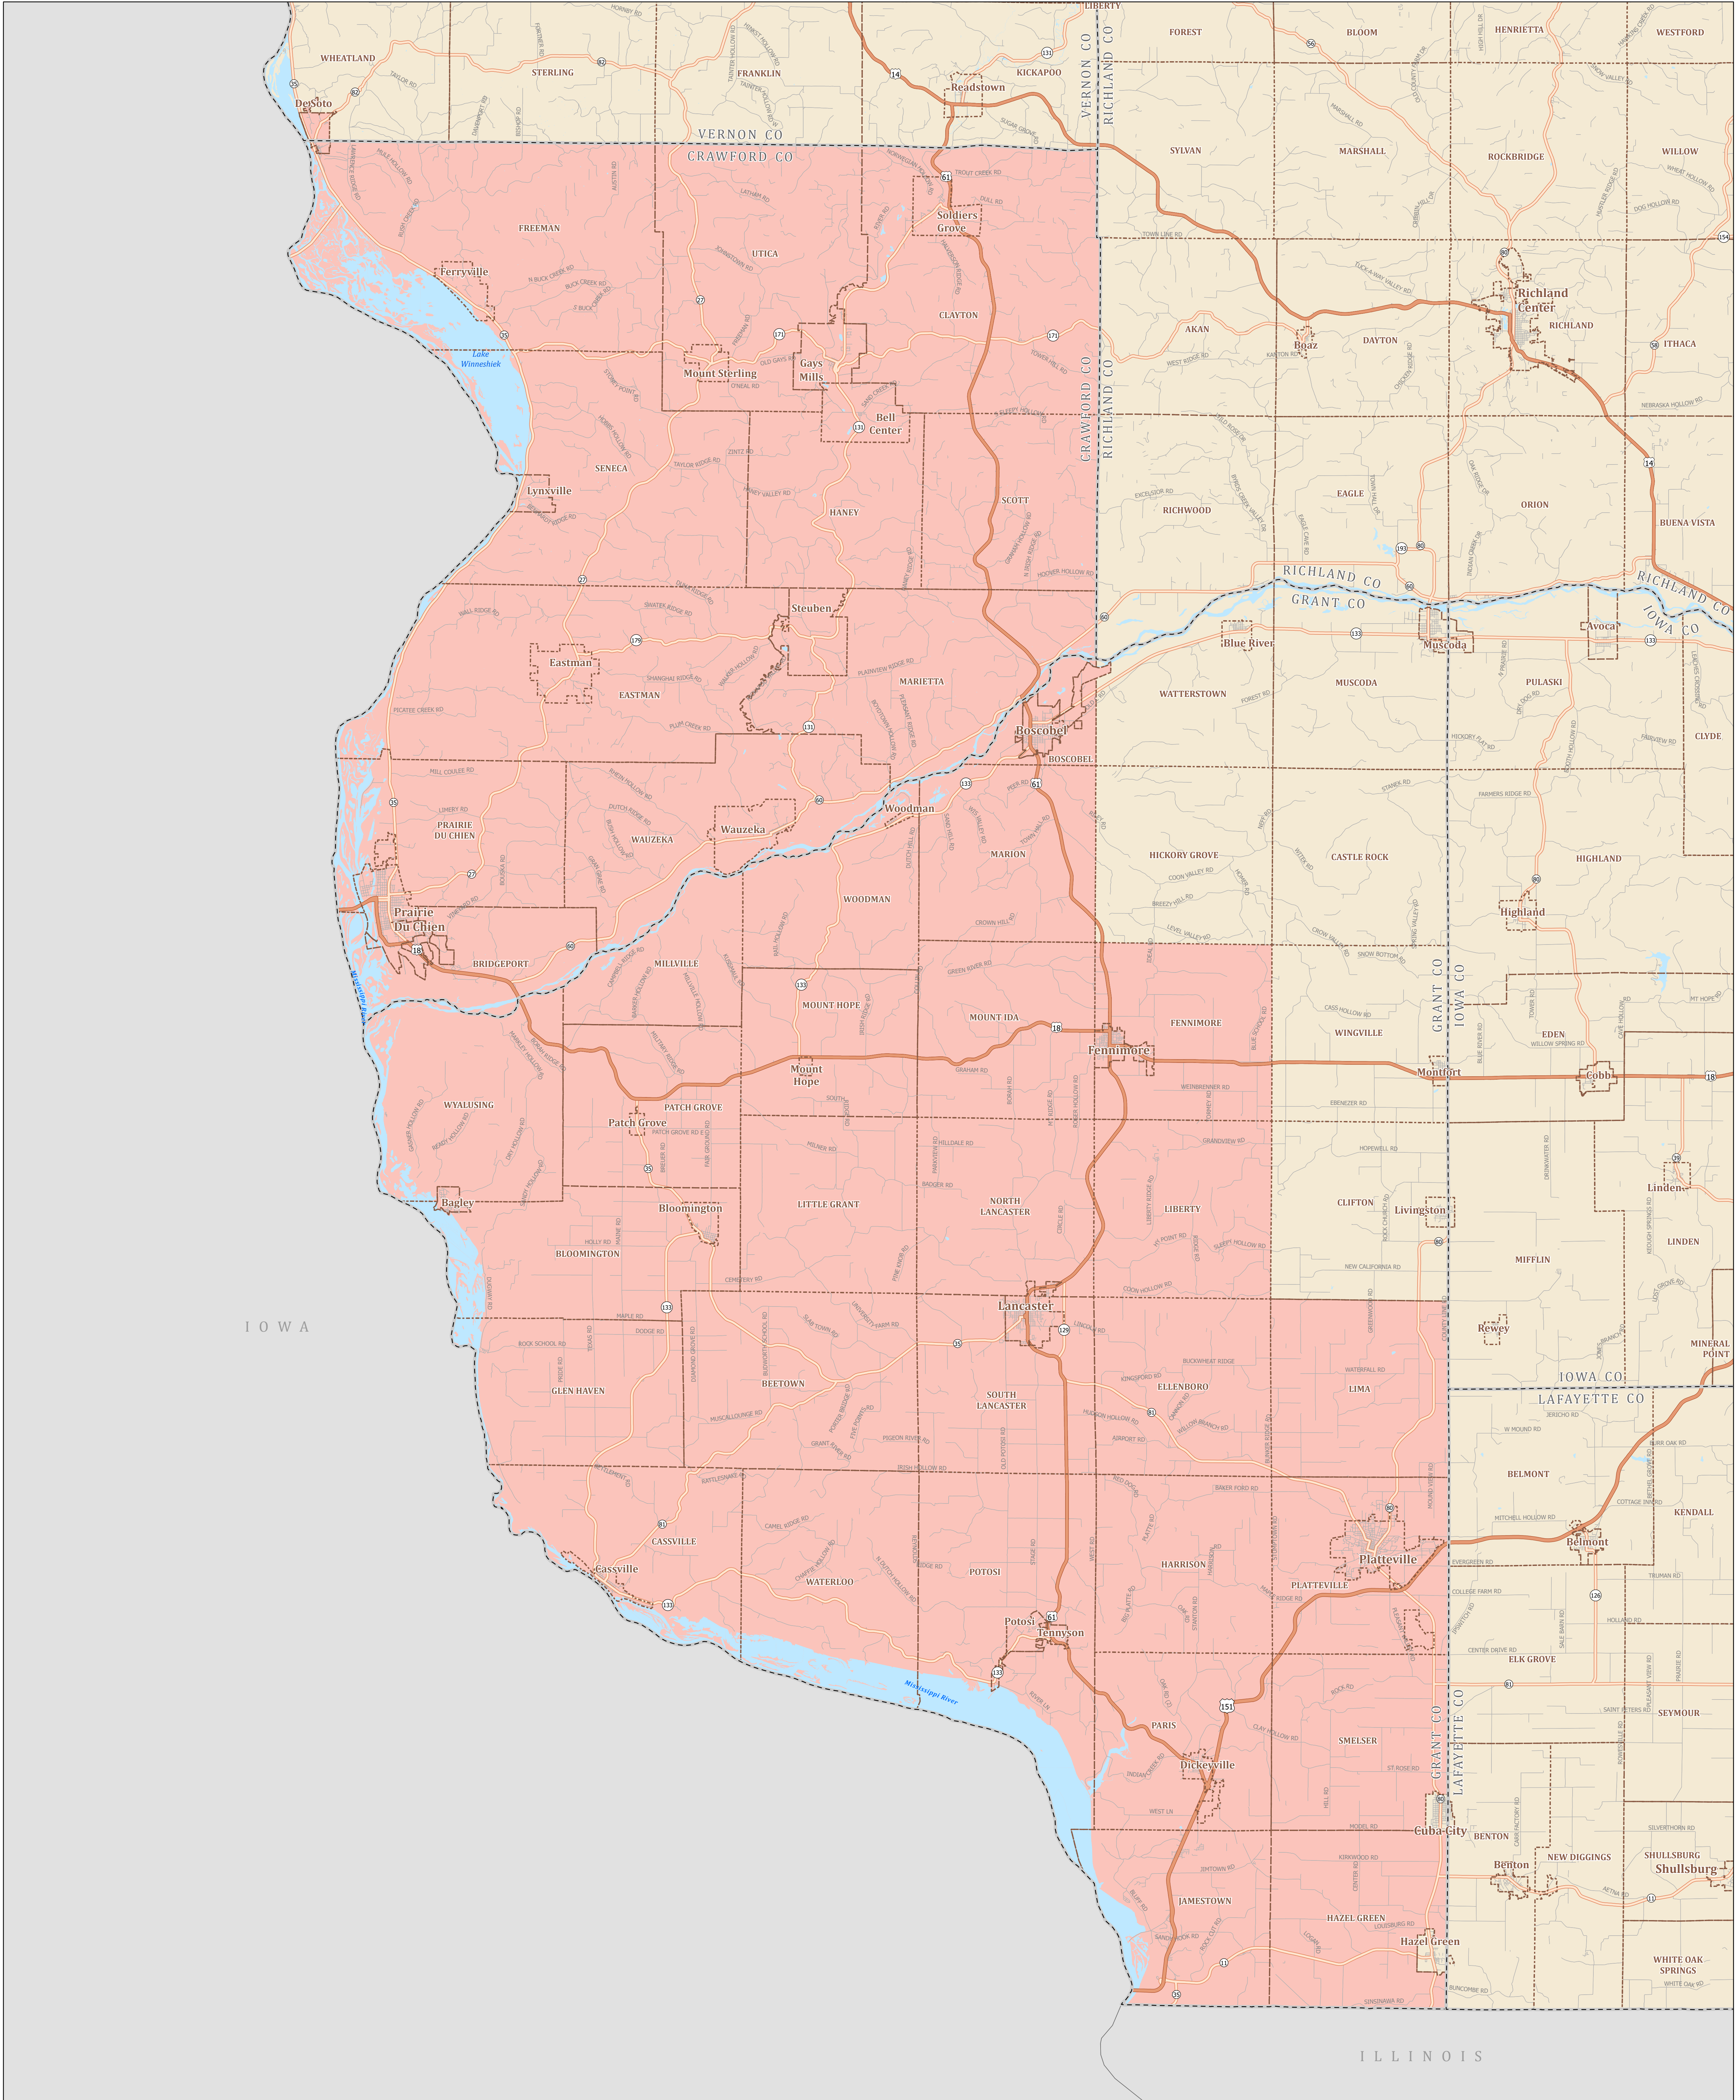

Assembly District 49

STATE OF WISCONSIN

Projection:

Cartography:
LTSB GIS Team, 2024

- Federal Highway
- State Highway
- County Road
- Local Road
- Assembly District 49
- County Boundary
- Cities, Towns, Villages
- Lakes, Rivers